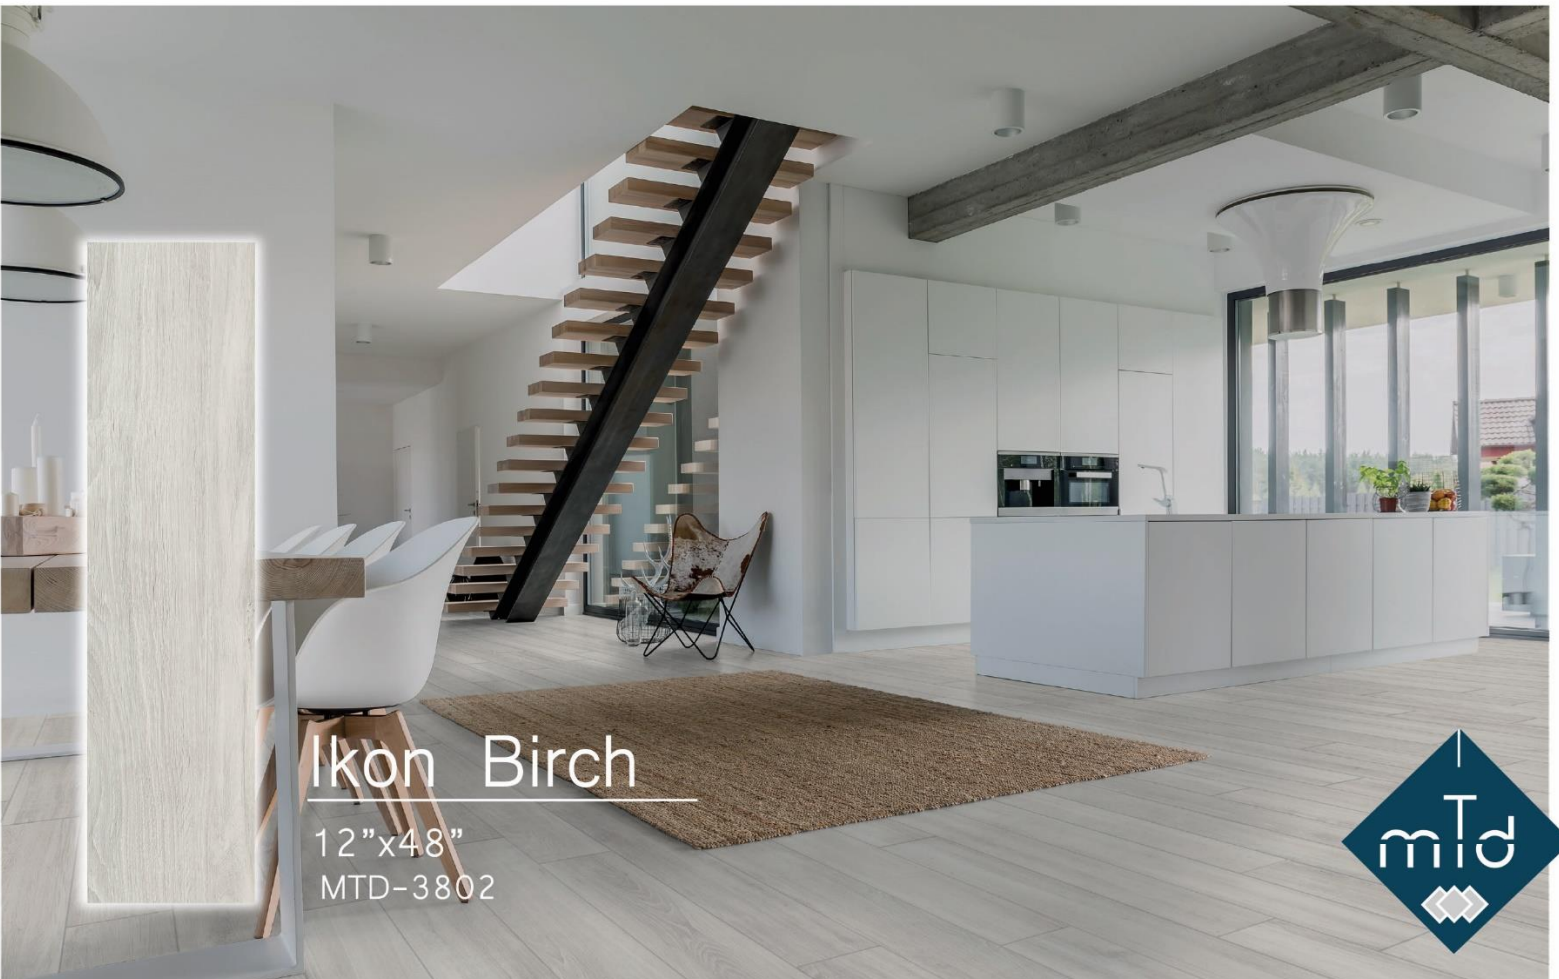

Catalog

MOSAIC AND TILE DEPOT

www.mosaicandtiledepot.com

Porcelain & Woodlooks

Woodlooks

Ikon Amber

12"x48"
MTD-3660

Ikon Birch