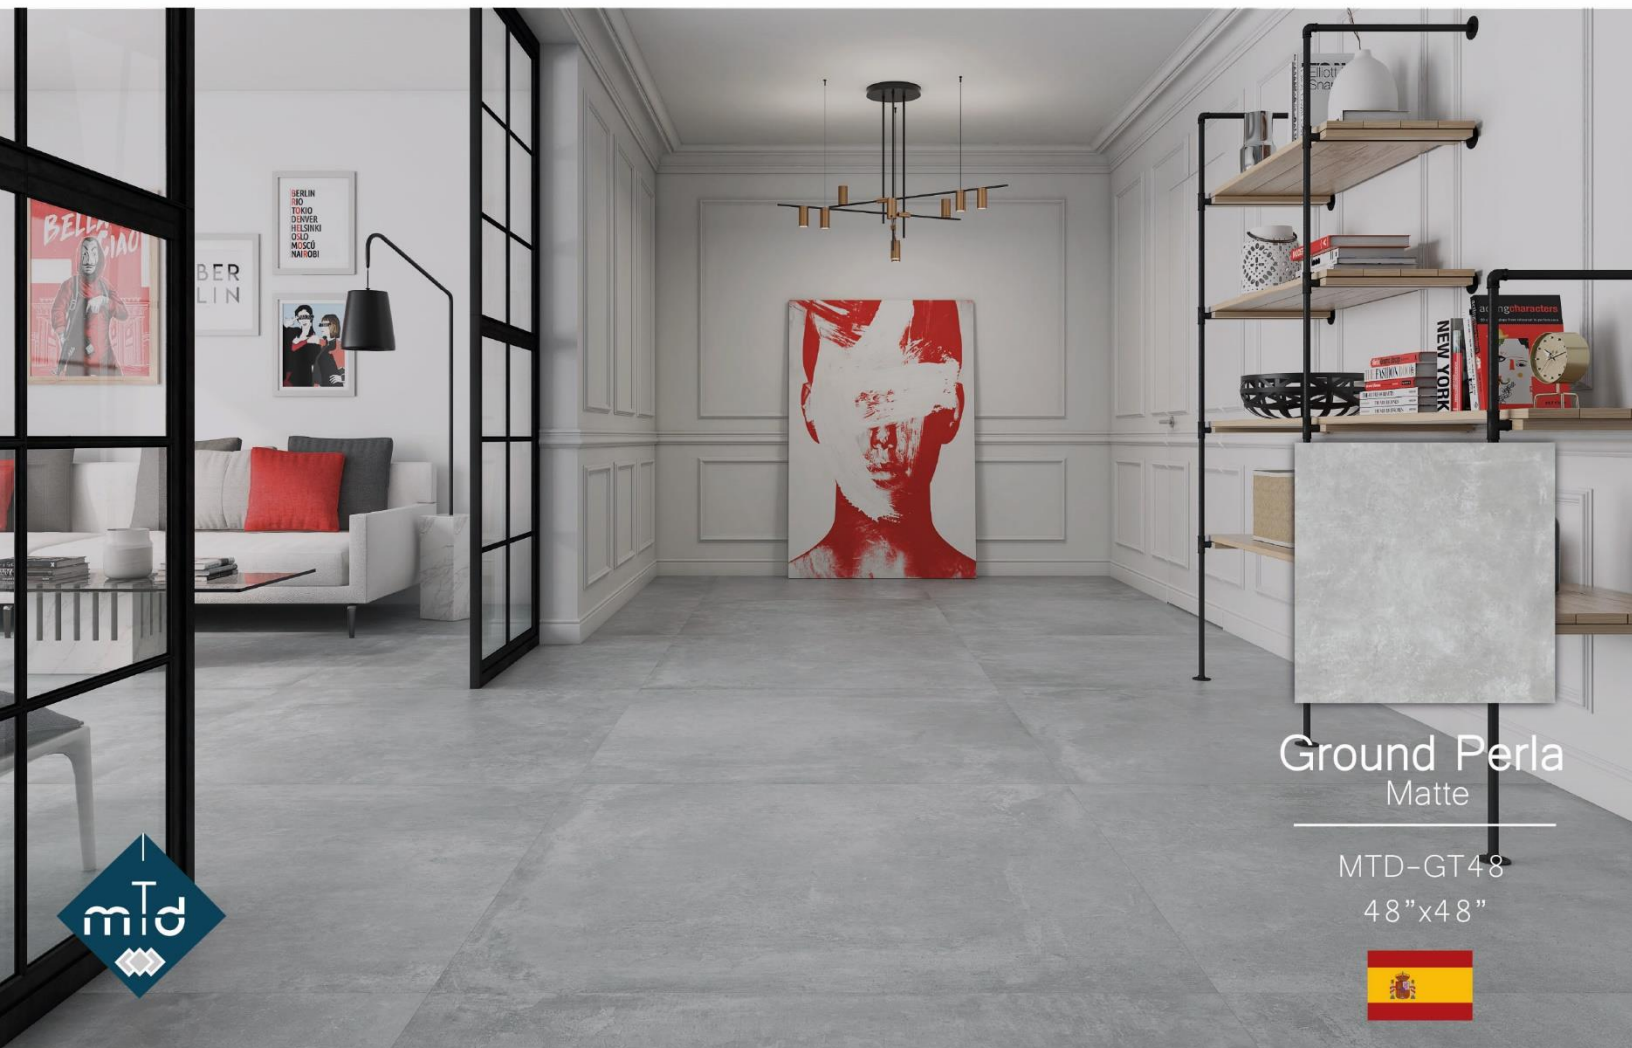

Polished

24"x48"
36"x36"

MTD-9A6E

Porcelain Tile

Ground Arena
Matte

MTD-GT50
48"x48"

Ground Perla
Matte

MTD-GT48
48"x48"