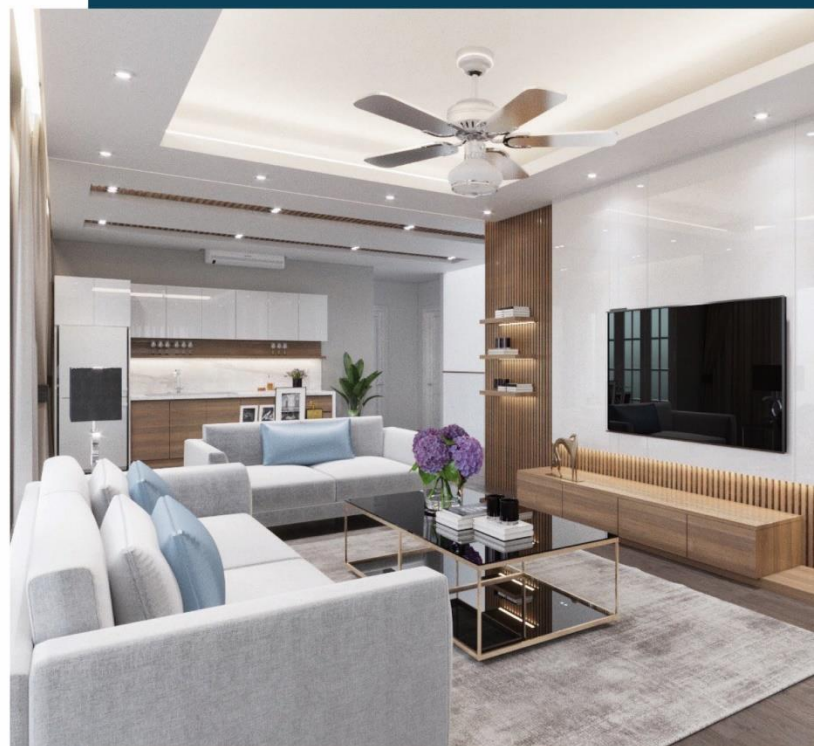

WALL Panels

Waves High

9.5"x8.5"x.8"
MTD-FP26A